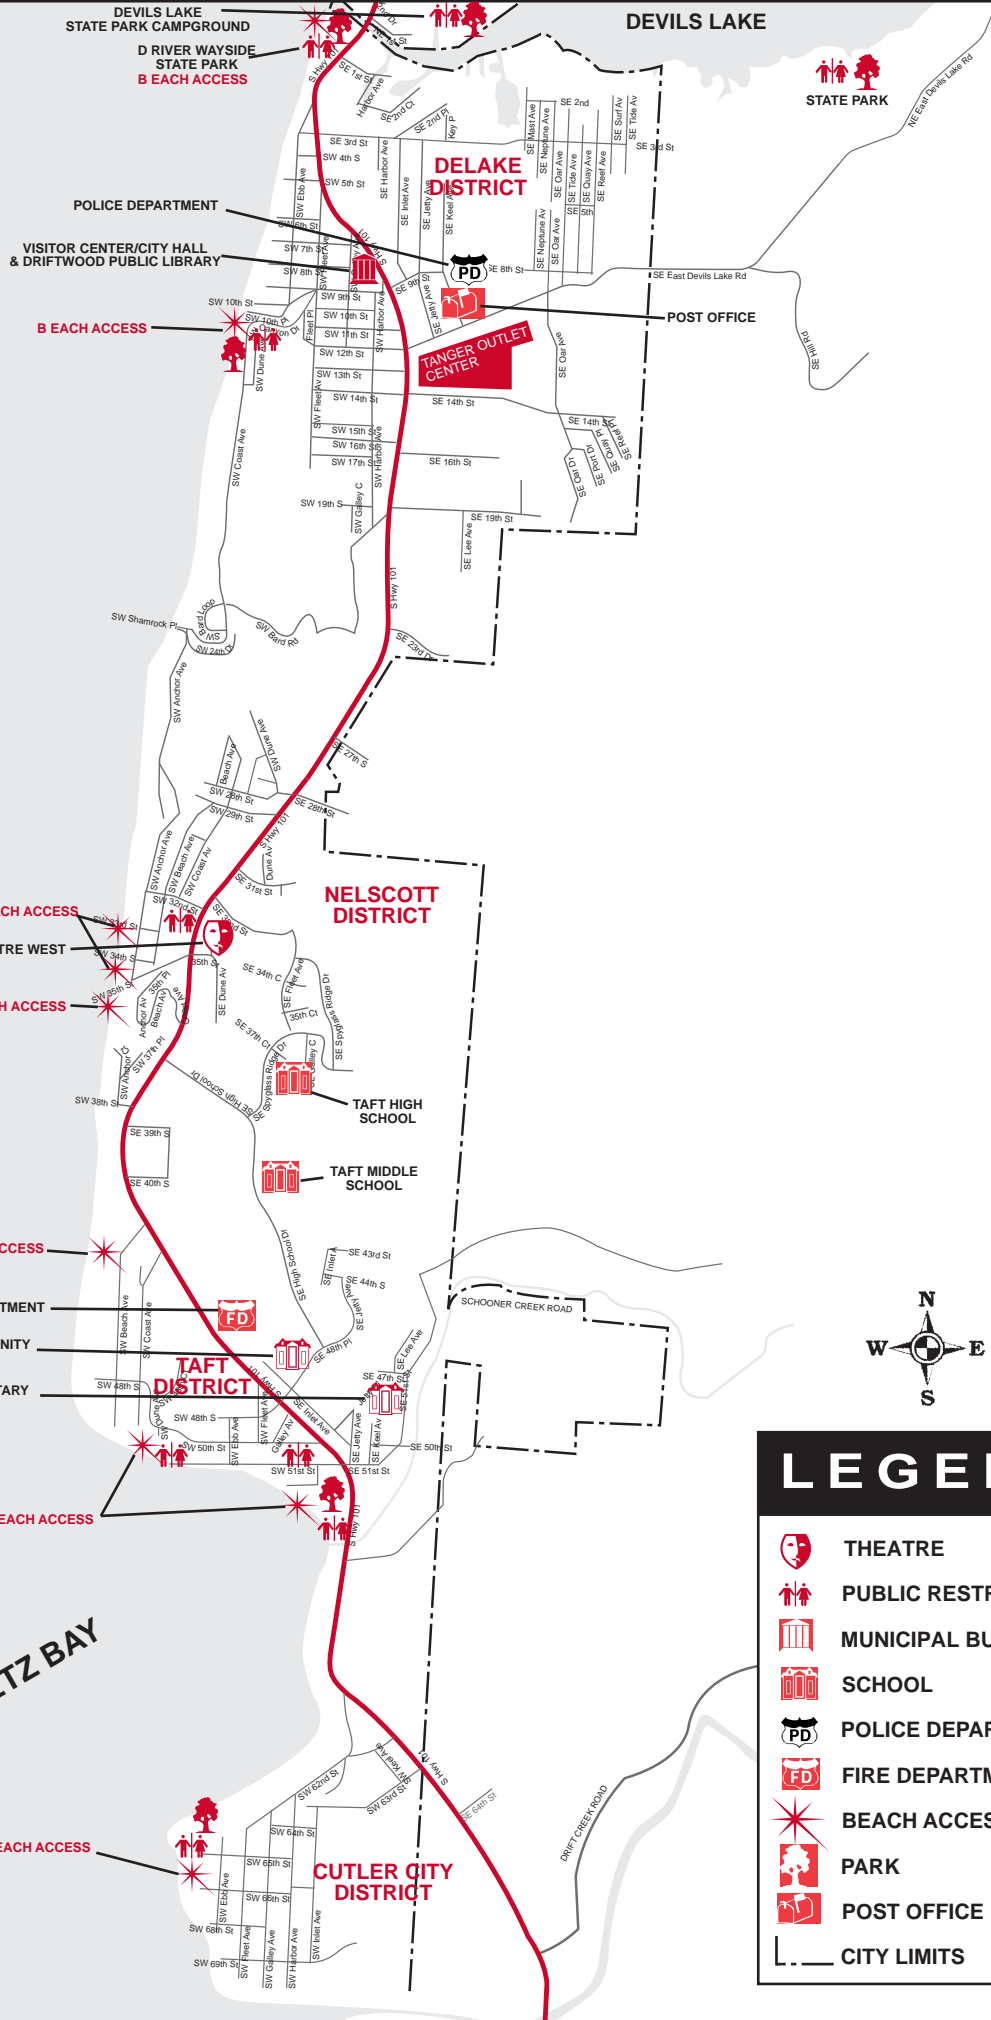

LEGEND

- THEATRE
- PUBLIC RESTROOMS
- MUNICIPAL BUILDING
- SCHOOL
- POLICE DEPARTMENT
- FIRE DEPARTMENT
- BEACH ACCESS
- PARK
- POST OFFICE
- CITY LIMITS